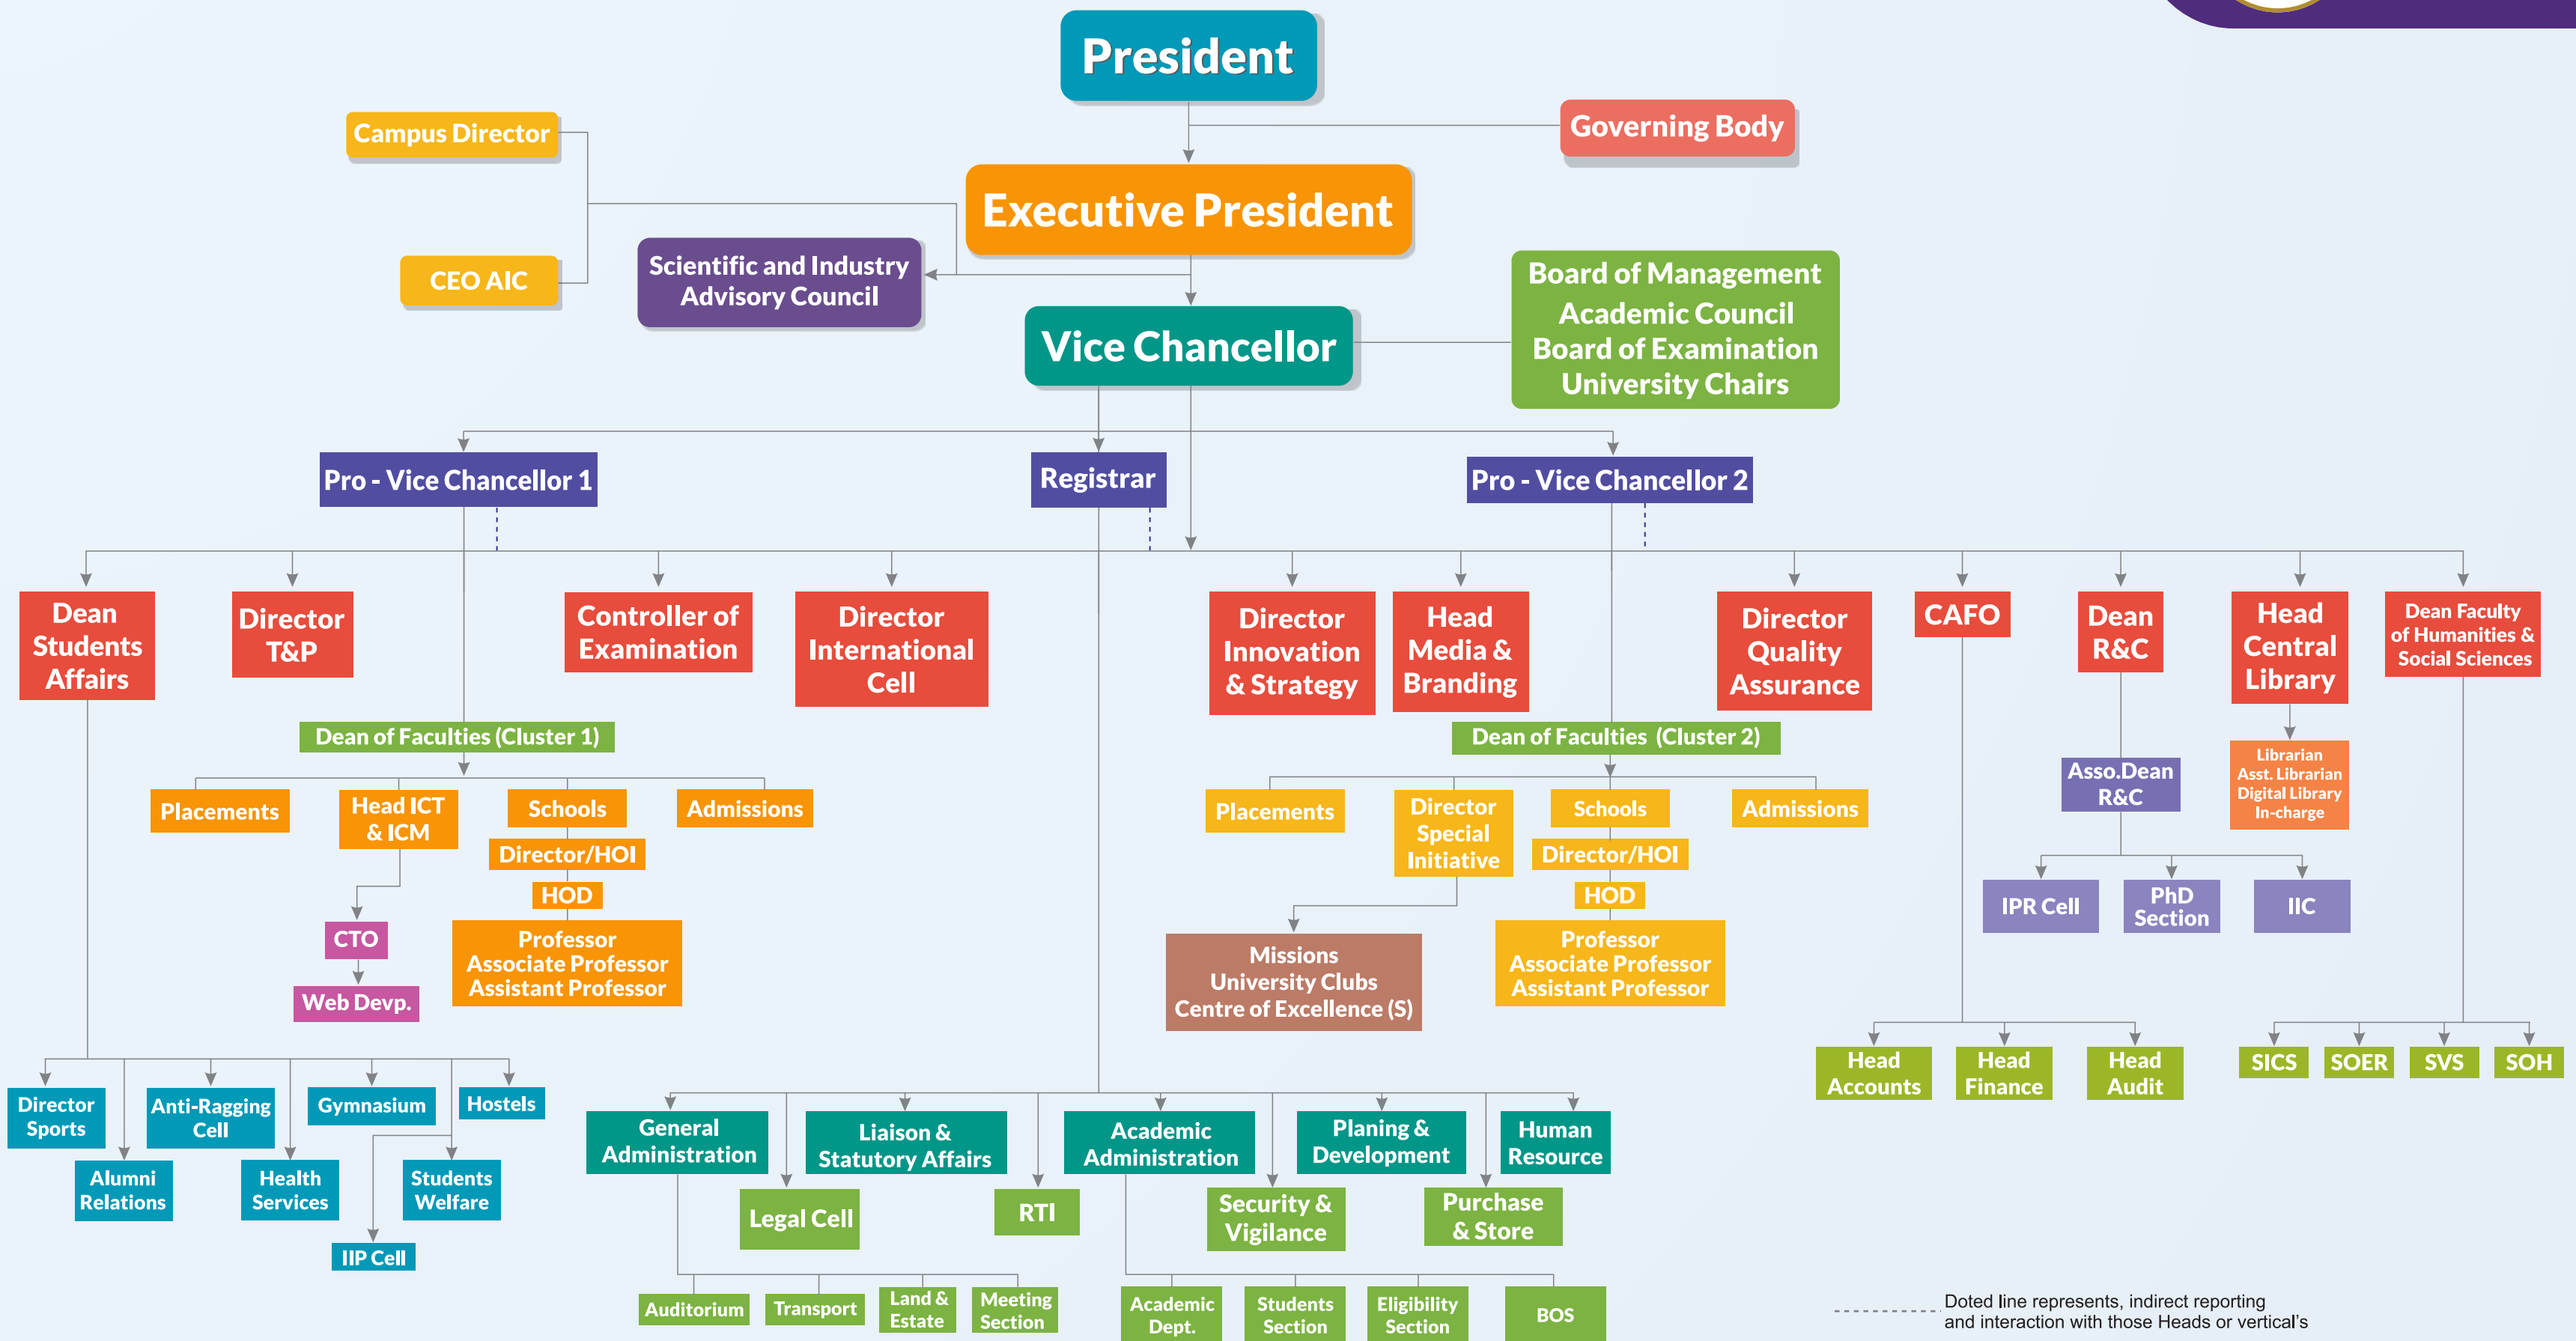

MIT-ADT University Organization Chart

Cluster 1 Schools : School of Engineering | School of Food Technology | School of Bioengineering Sciences & Research | MANET | MITCOM
Cluster 2 Schools : MIT Institute of Design | School of Architecture | School of Fine Arts and Applied Arts | School of Film & Television | MIT VSKA | ISBJ | SOD